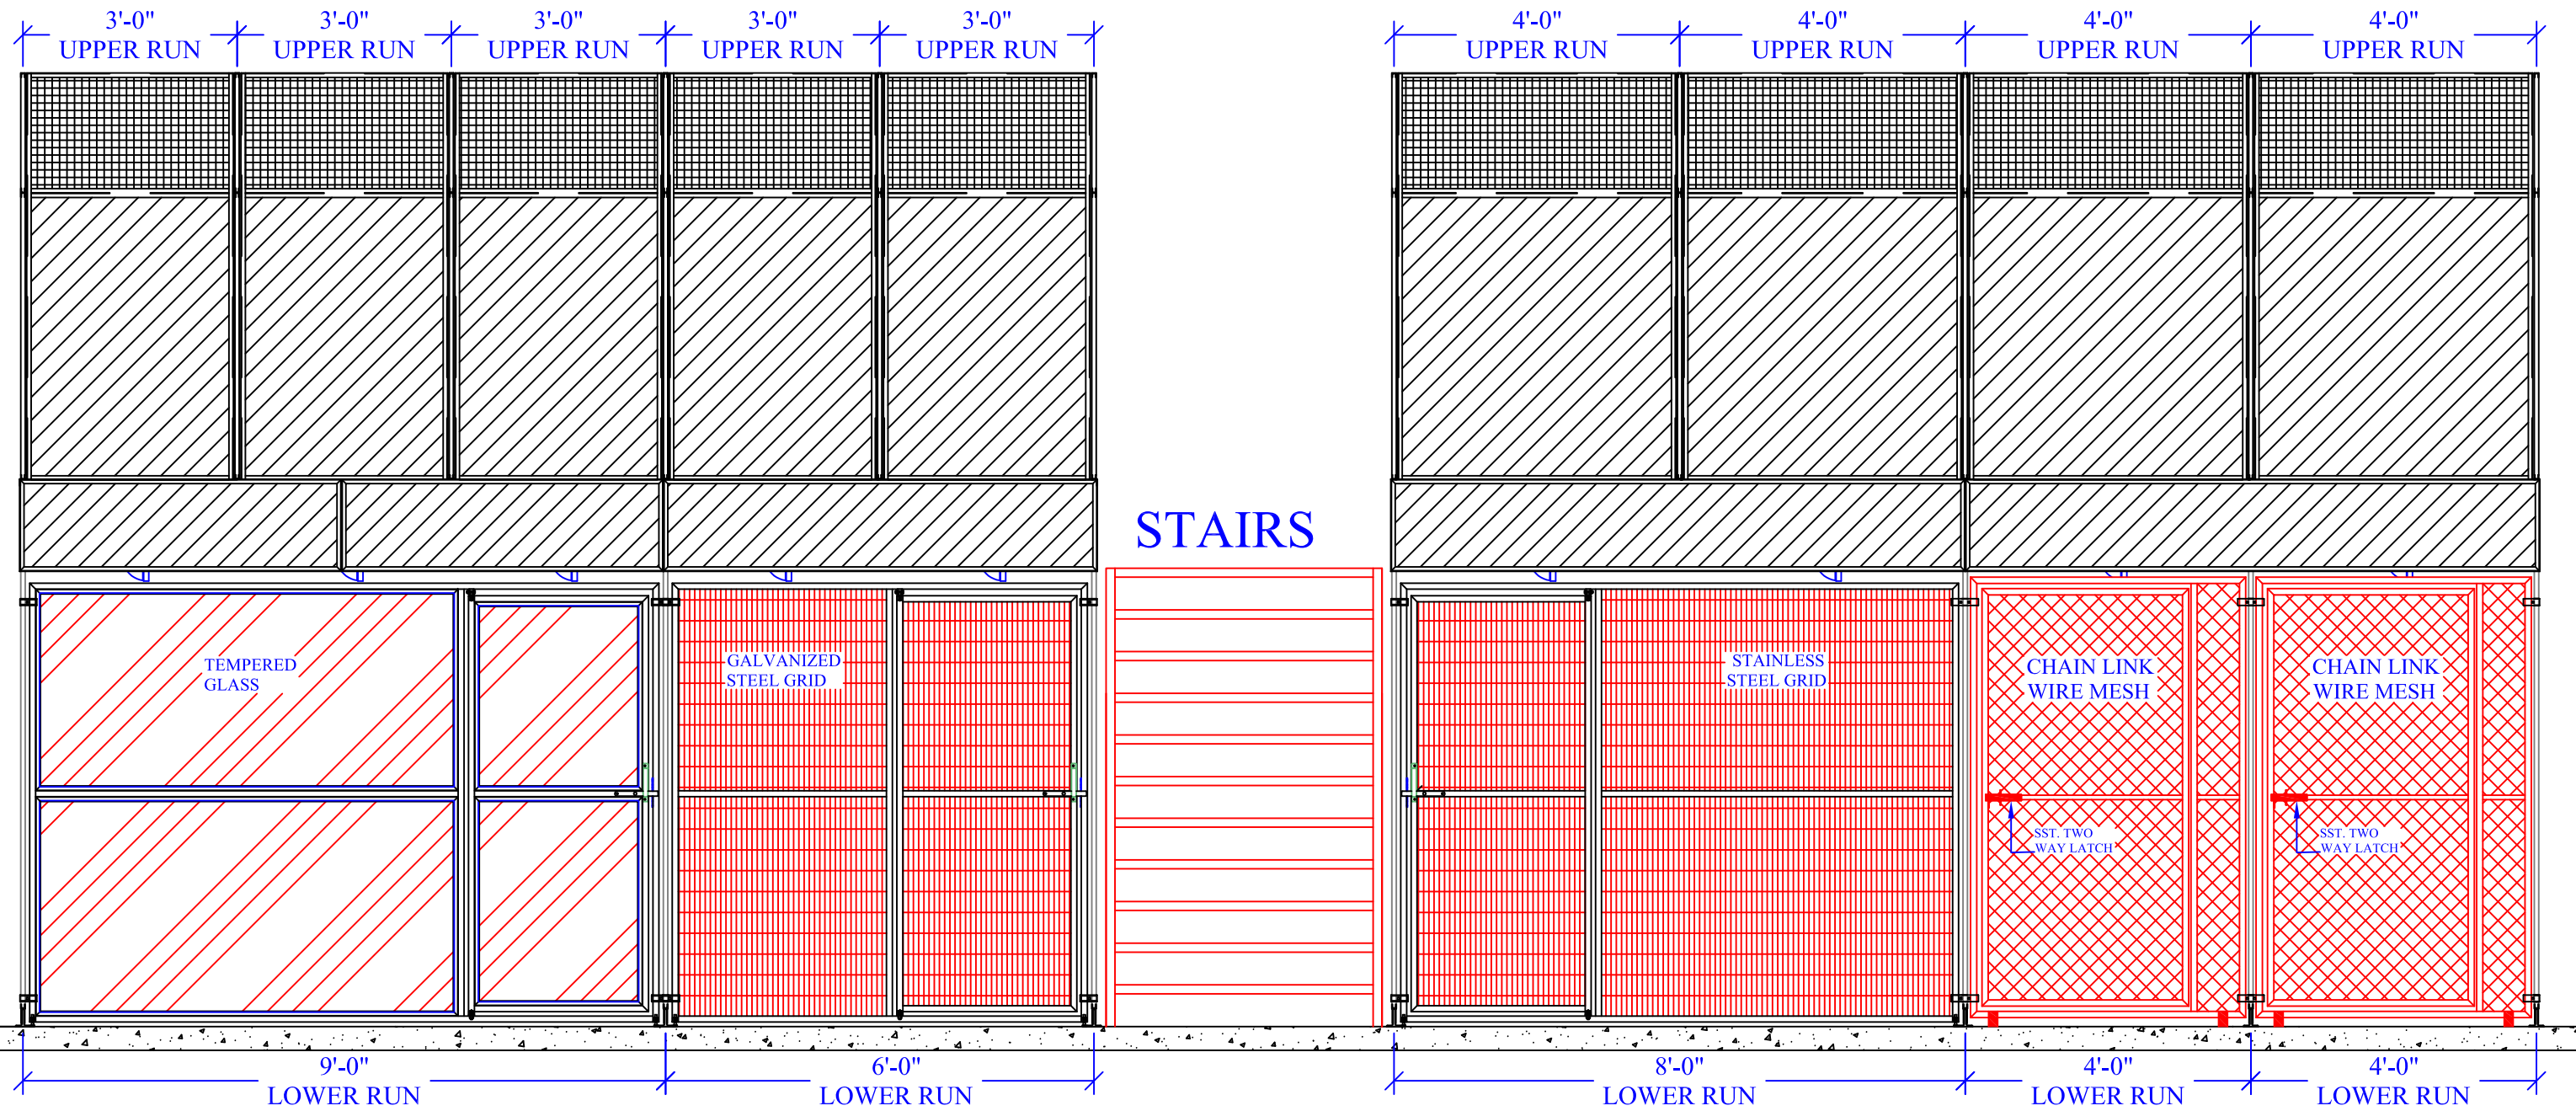

FRONT VIEW DOUBLE DECK. UPPER LEVEL RUNS COVERED WITH BLACK PLASTIC MESH.

STAIRS

AVAILABLE GATE OPTIONS

1. GLASS
2. STAINLESS STEEL WIRE MESH
3. GALVANIZED WIRE MESH
4. CHAIN LINK MESH